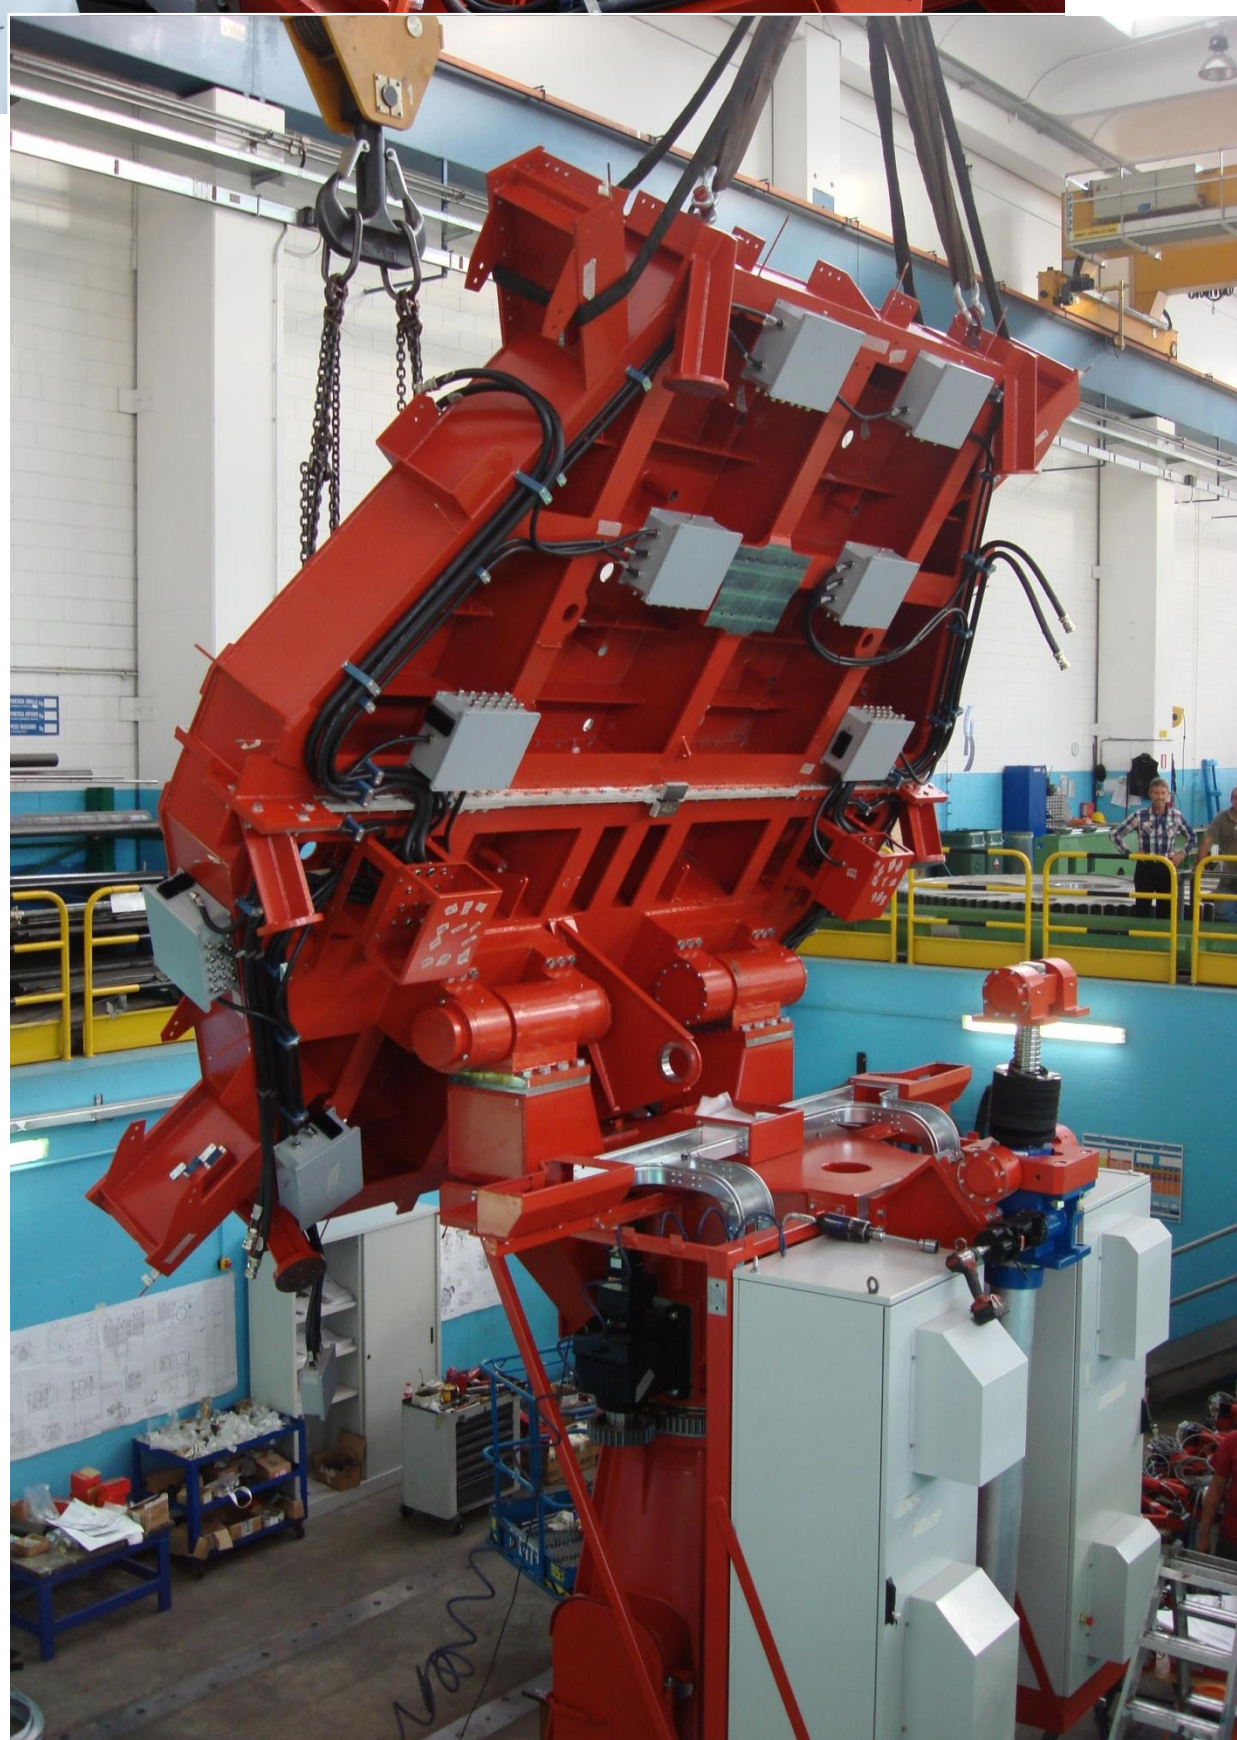

CTA - CHERENKOV TELESCOPE ARRAY INAF - ASTRI SST-2M PROTOTYPE

Manufacturing and Factory Pre-Assembly

2014
17
MARCH

2014
14
AUGUST