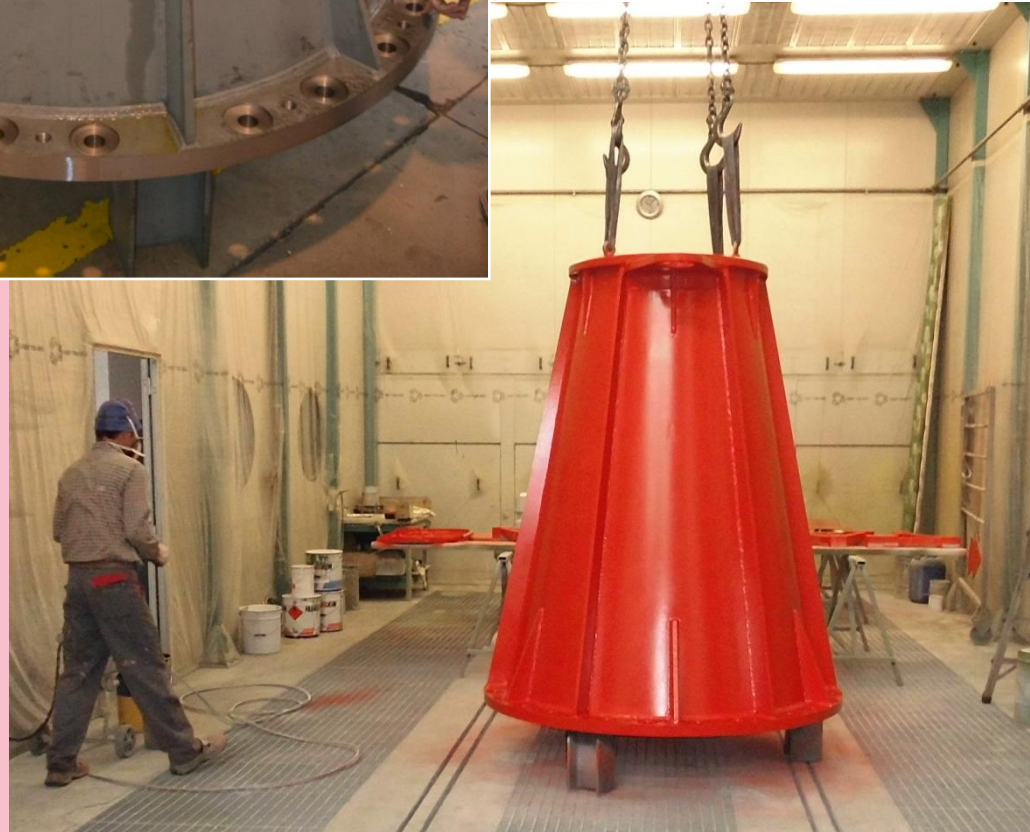

CTA - CHERENKOV TELESCOPE ARRAY INAF - ASTRI SST-2M PROTOTYPE

Manufacturing and Factory Pre-Assembly

2014
17
MARCH

2014
14
AUGUST