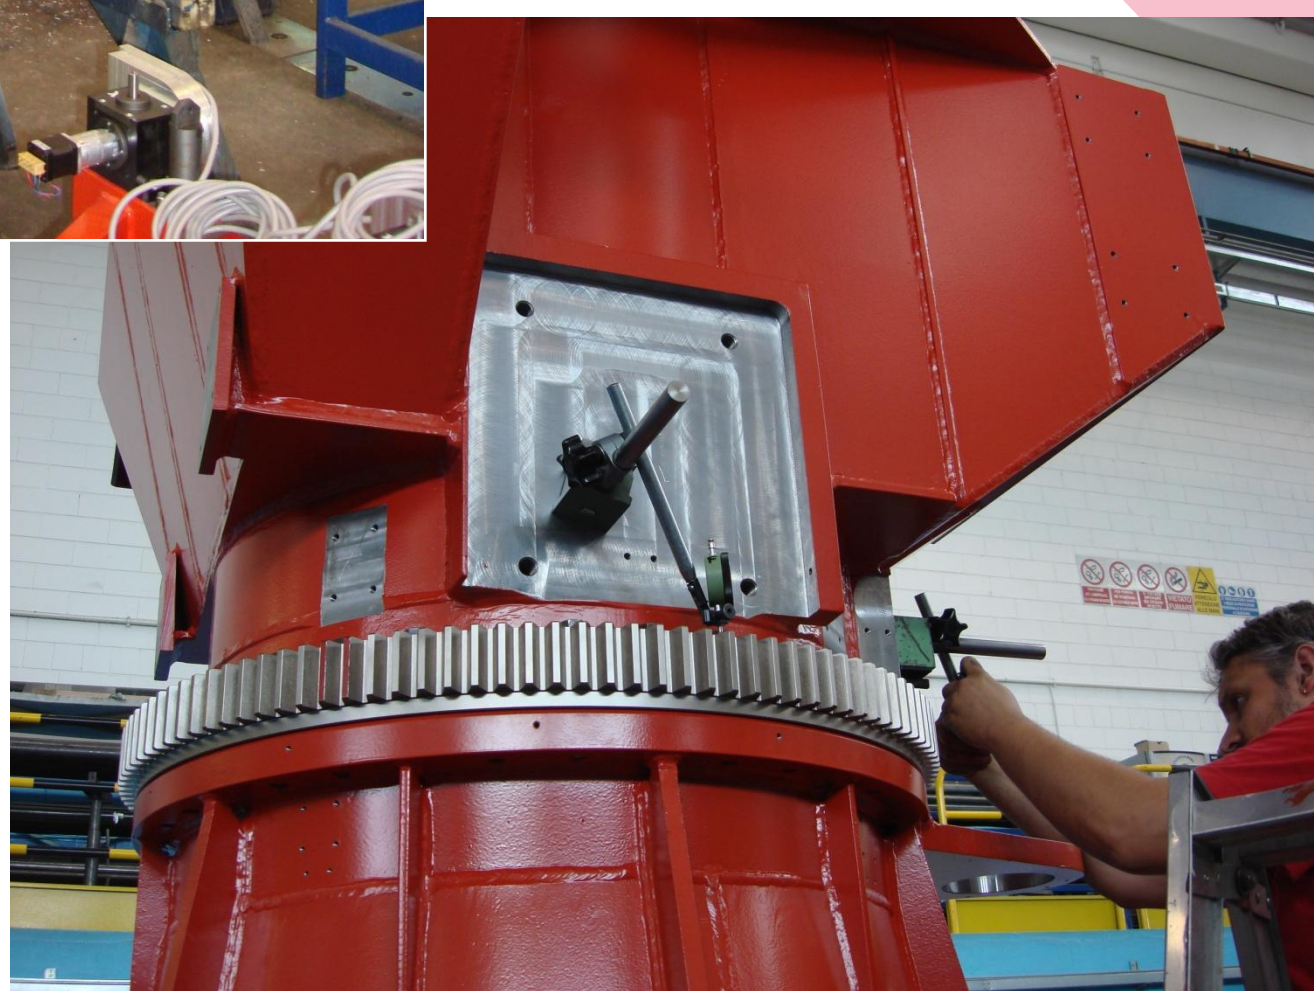

CTA - CHERENKOV TELESCOPE ARRAY INAF - ASTRI SST-2M PROTOTYPE

Manufacturing and Factory Pre-Assembly

2014
17
MARCH

2014
14
AUGUST