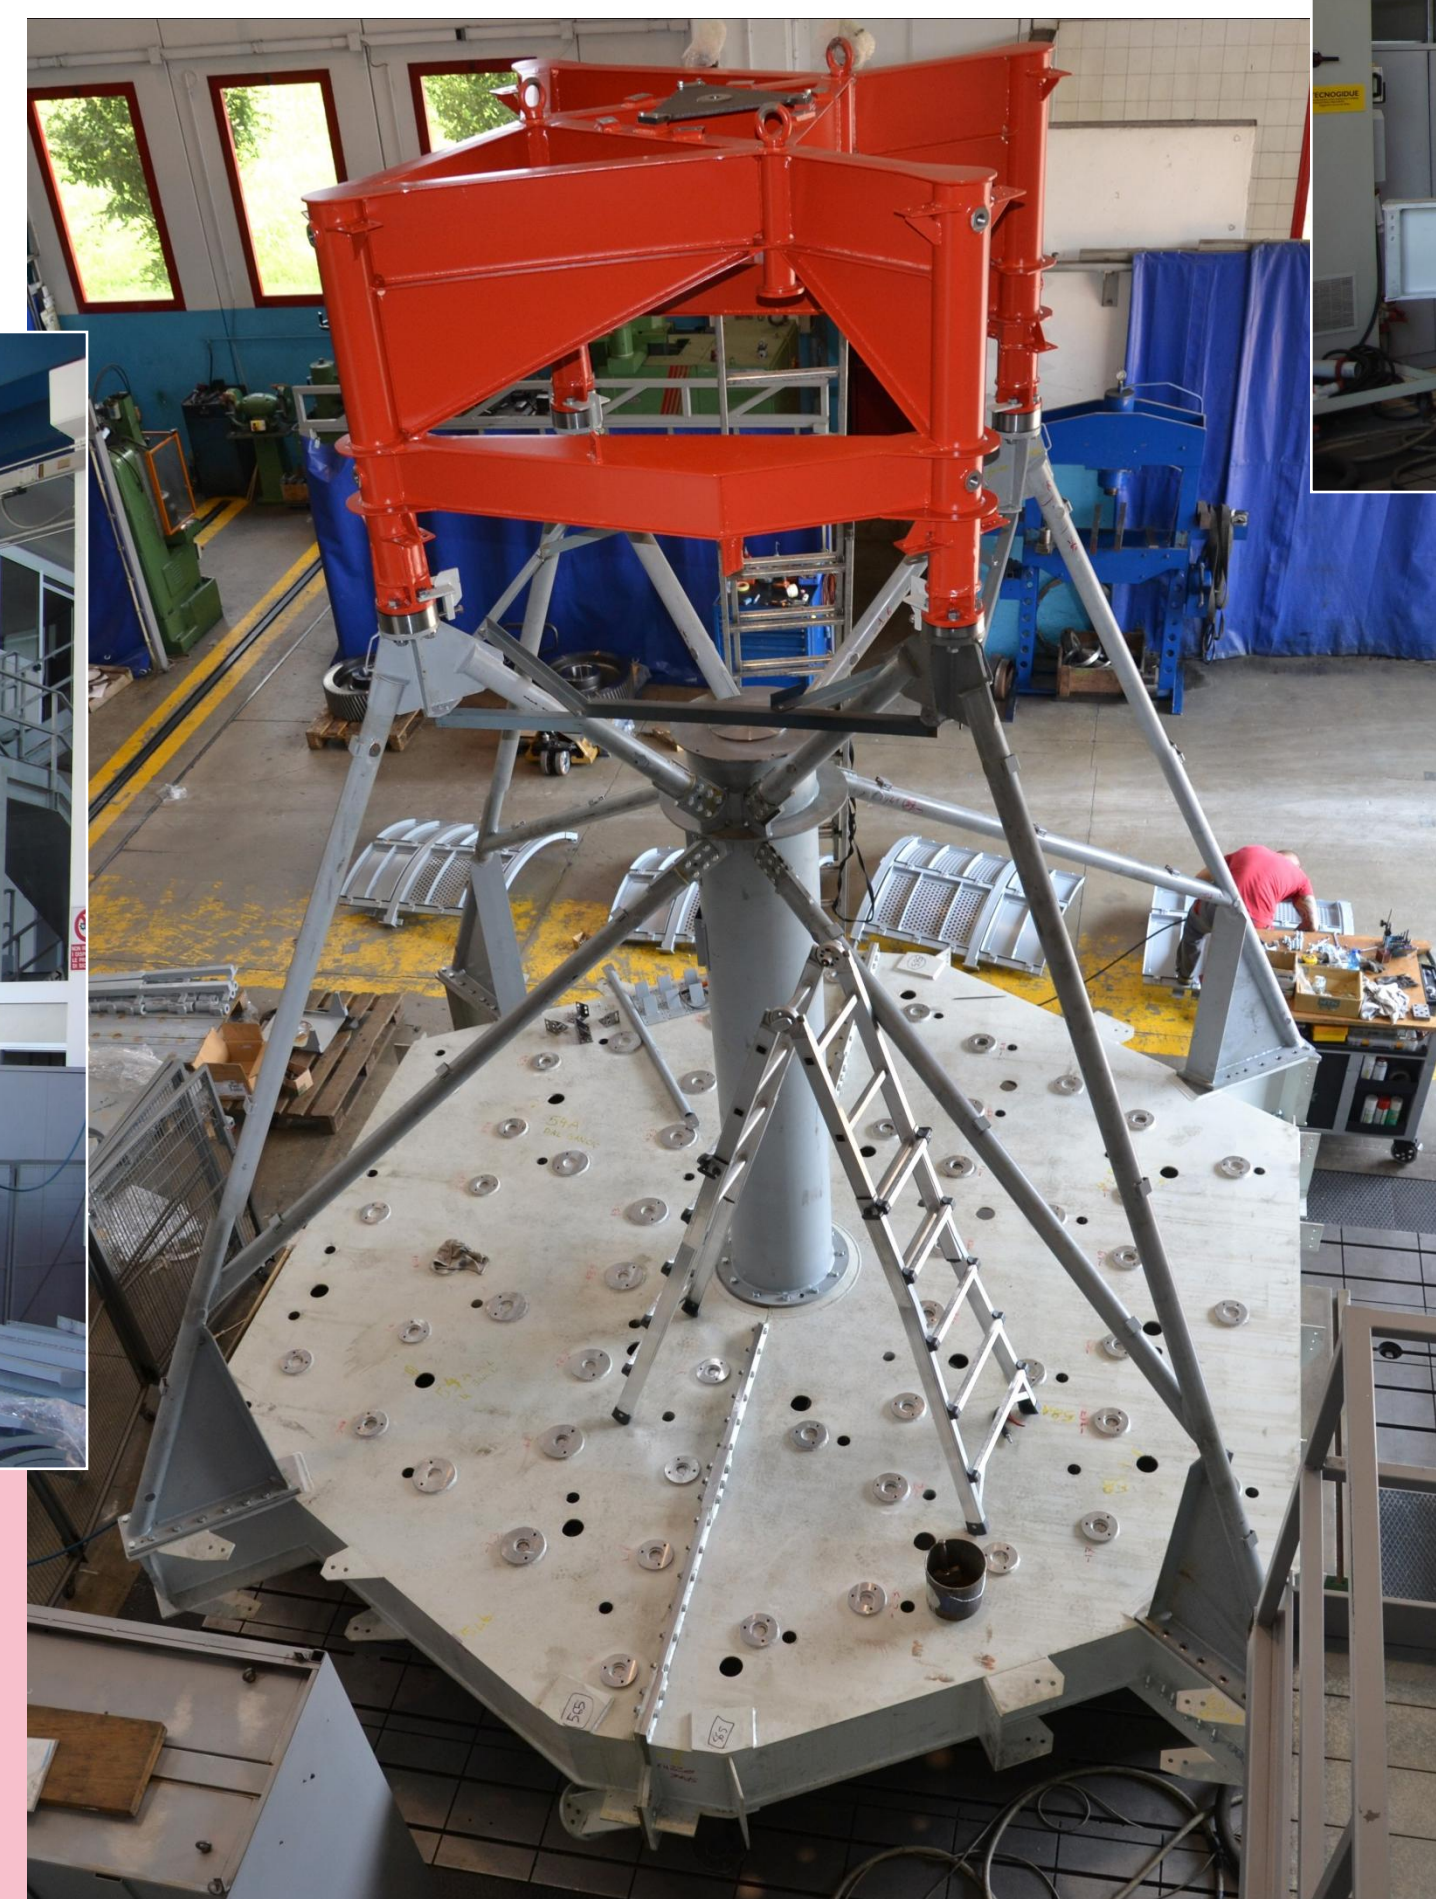

CTA - CHERENKOV TELESCOPE ARRAY INAF - ASTRI SST-2M PROTOTYPE

Manufacturing and Factory Pre-Assembly

2014
17
MARCH

2014
14
AUGUST