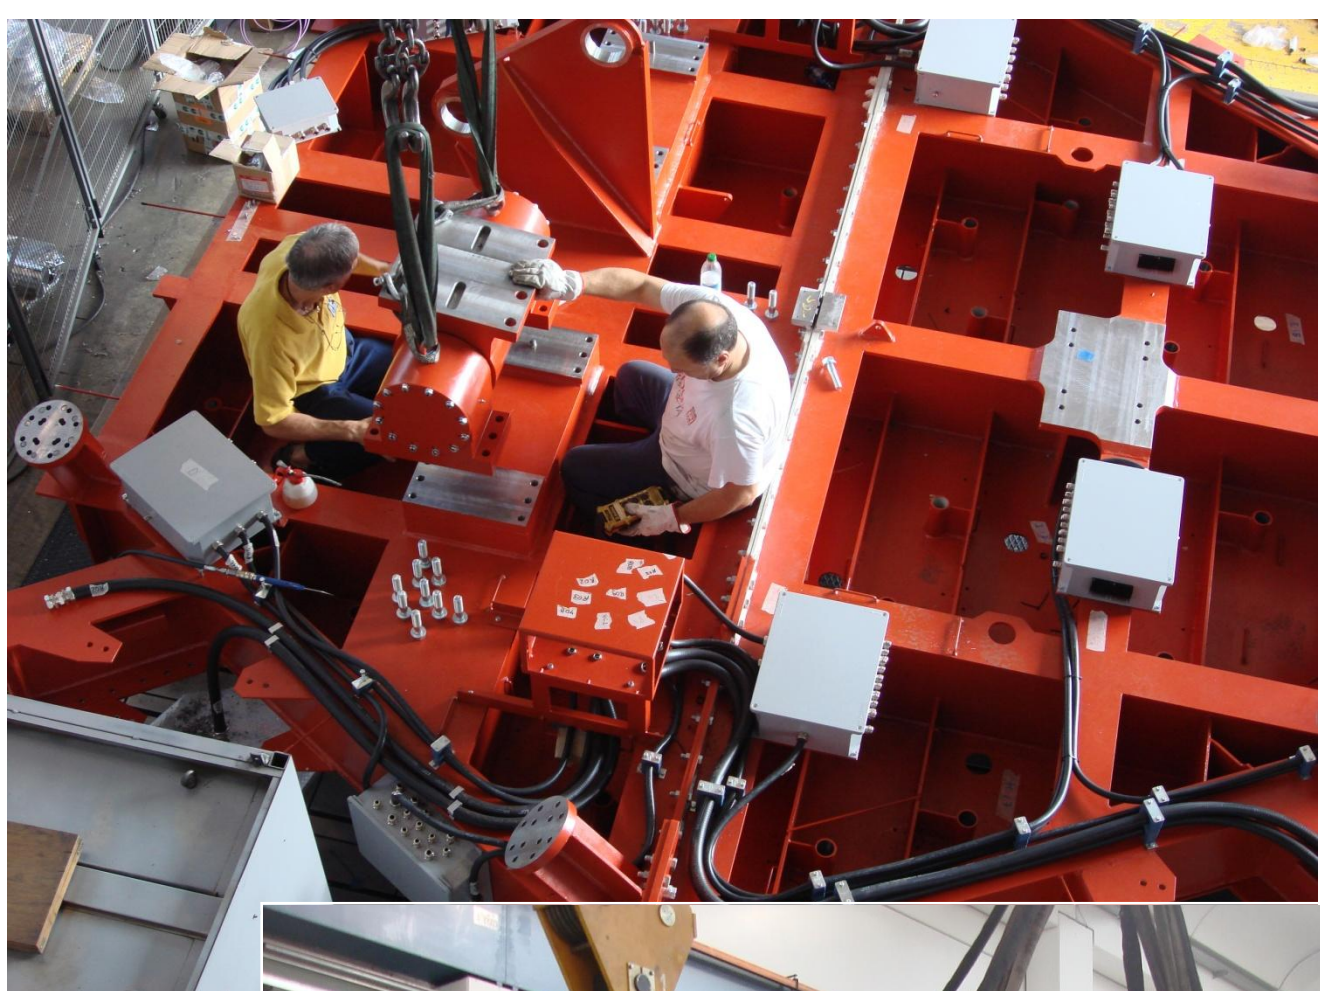

CTA - CHERENKOV TELESCOPE ARRAY INAF - ASTRI SST-2M PROTOTYPE

Manufacturing and Factory Pre-Assembly

2014
17
MARCH

2014
14
AUGUST